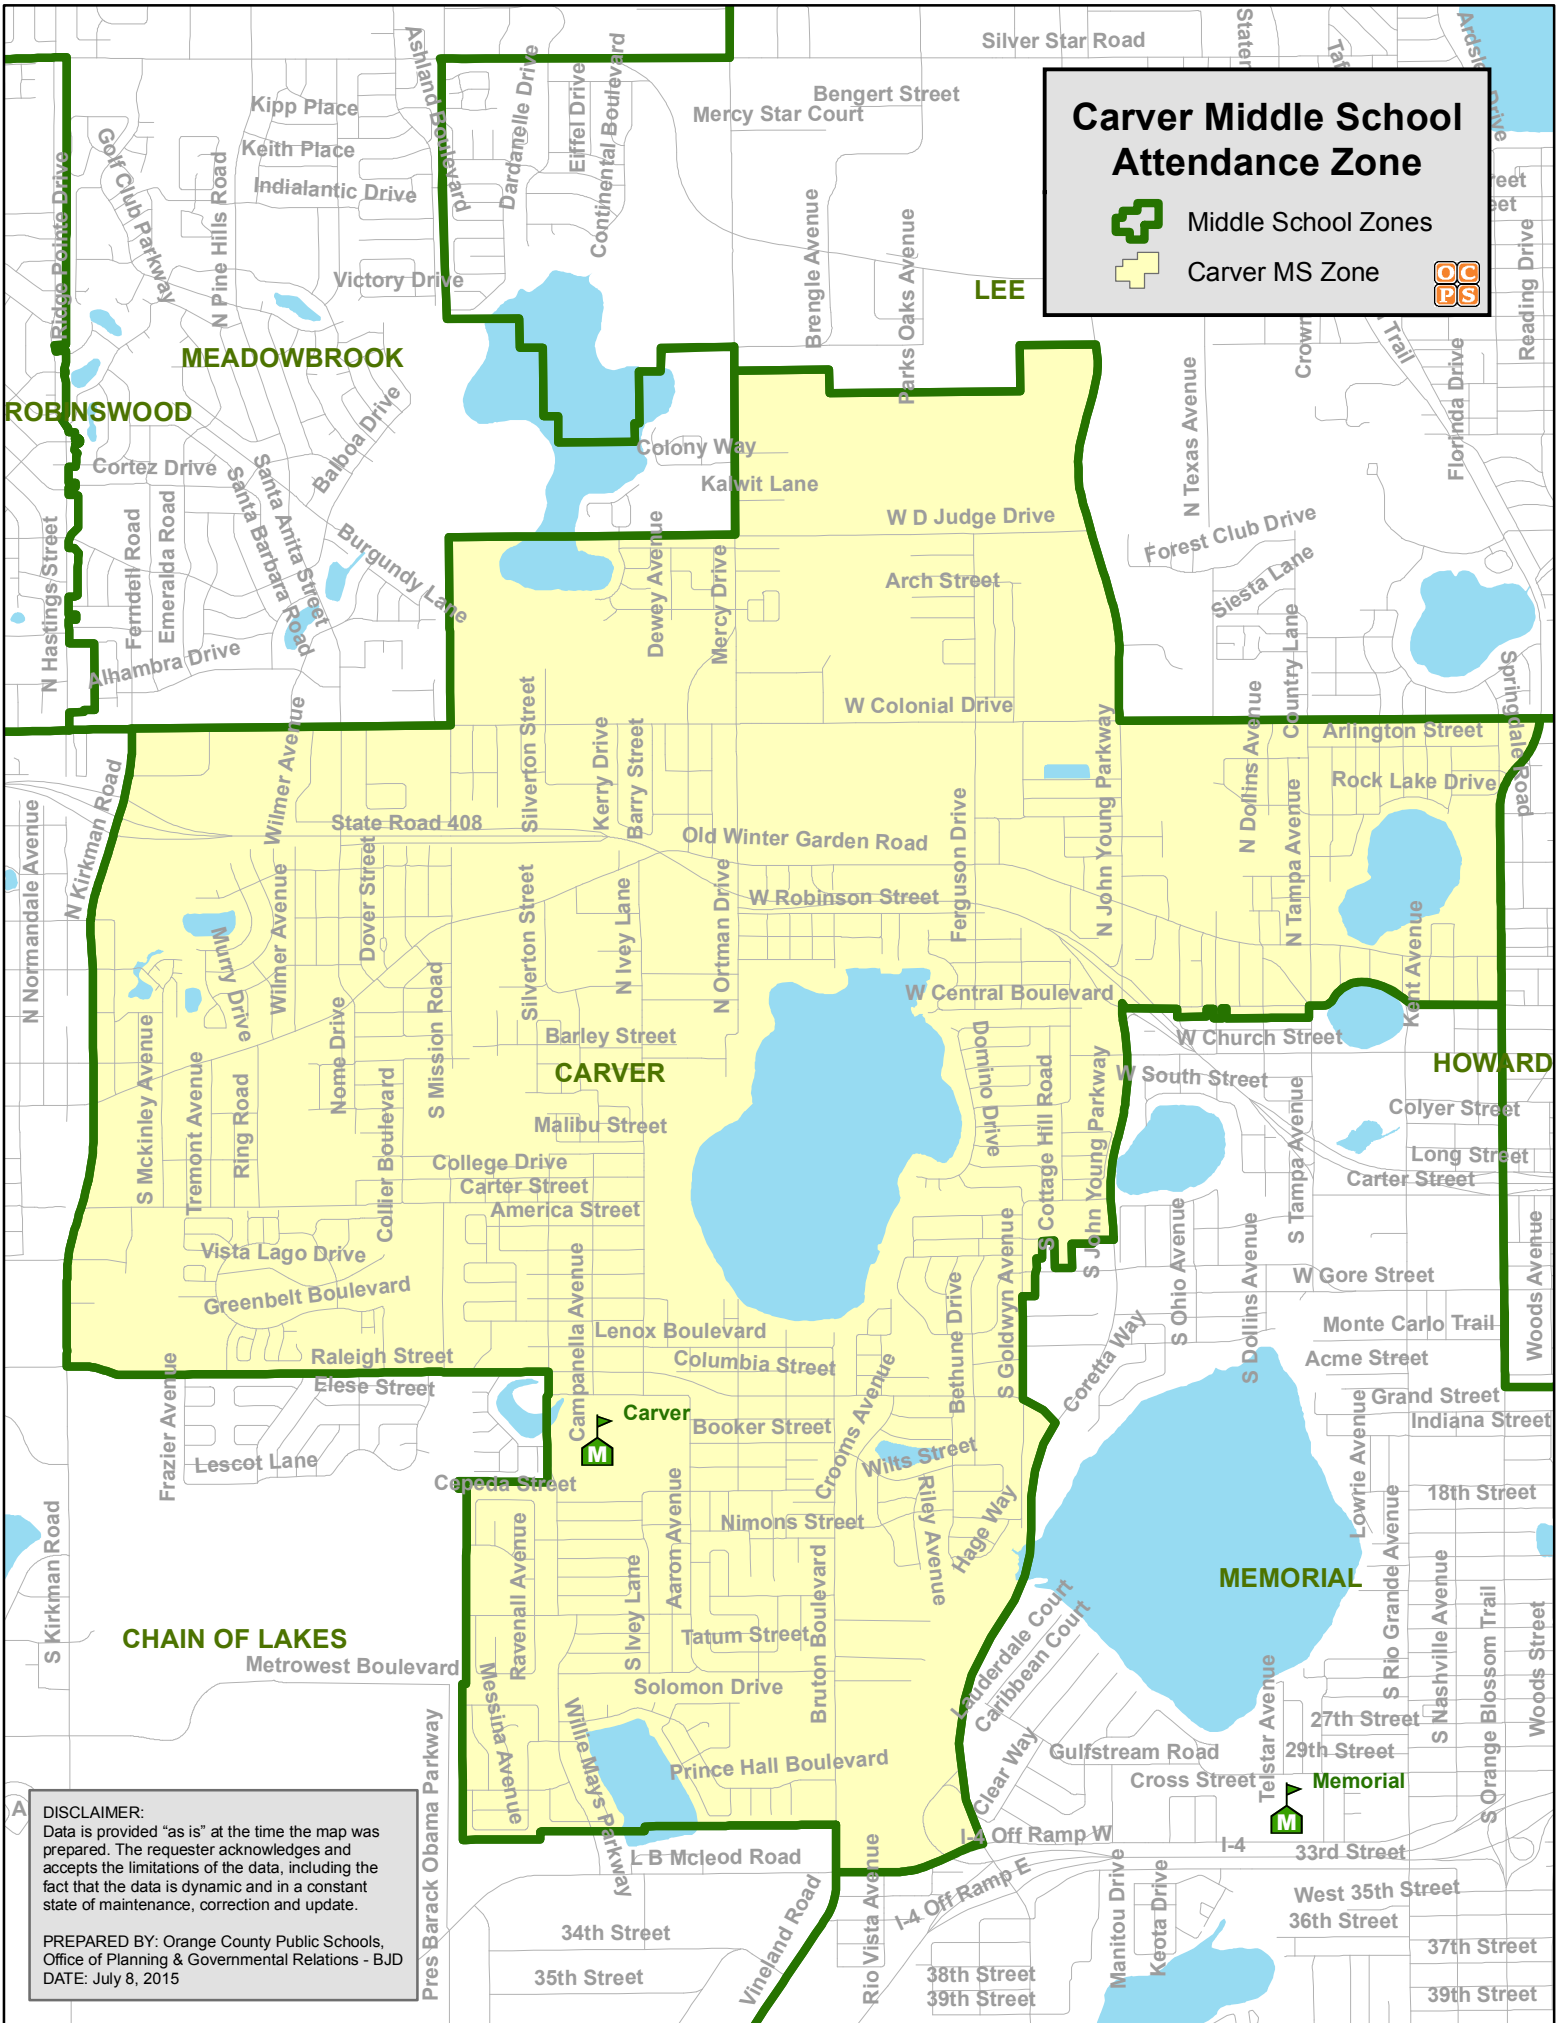

Carver Middle School Attendance Zone

Middle School Zones

Carver MS Zone

DISCLAIMER:
Data is provided "as is" at the time the map was prepared. The requester acknowledges and accepts the limitations of the data, including the fact that the data is dynamic and in a constant state of maintenance, correction and update.